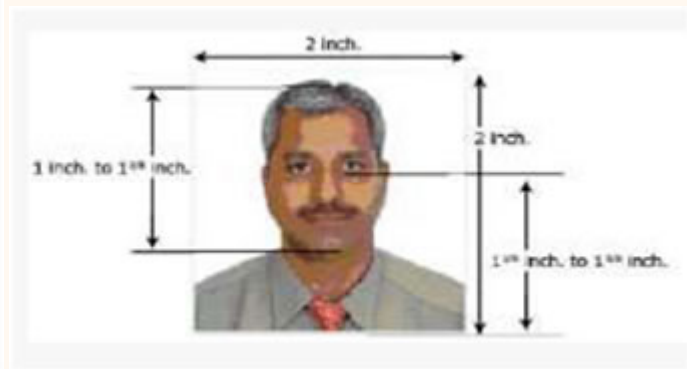

Photo Requirements for Indian Visa

- Standard Measurements – 2 inch X 2 inch
- Photo should present Full face, front view, eyes open
- Center head within frame and present full head from top of hair to bottom of chin
- Background should be plain light colored or white background
- No shadows on the face or on the background
- Without borders

- Make sure that photo presents full head from top of hair to bottom of chin. Head should measure 1 inch to 1-3/8 inches (25mm to 35mm). Make sure eye height is between 1-1/8 inches to 1-3/4.