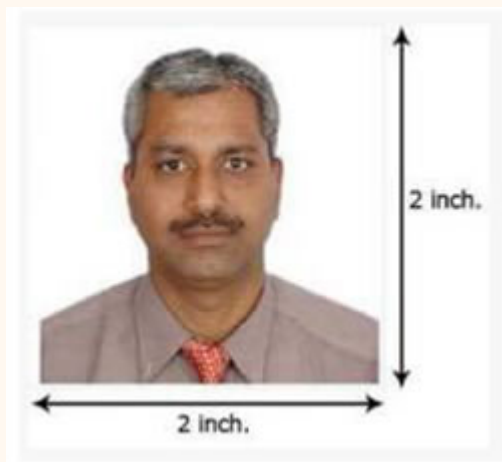

Photo Requirements for Indian Visa

- Standard Measurements – 2 inch X 2 inch
- Photo should present Full face, front view, eyes open
- Center head within frame and present full head from top of hair to bottom of chin
- Background should be plain light colored or white background
- No shadows on the face or on the background
- Without borders

- Make sure that photo presents full head from top of hair to bottom of chin. Head should measure 1 inch to 1-3/8 inches (25mm to 35mm). Make sure eye height is between 1-1/8 inches to 1-3/4.