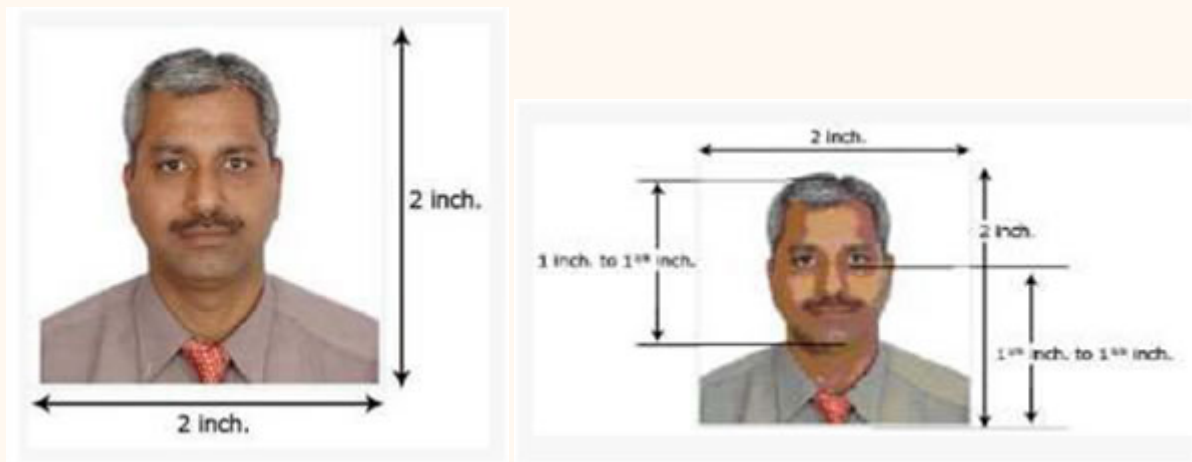

### Photo Requirements for Indian Visa

- Standard Measurements – 2 inch X 2 inch
- Photo should present Full face, front view, eyes open
- Center head within frame and present full head from top of hair to bottom of chin
- Background should be plain light colored or white background
- No shadows on the face or on the background
- Without borders

- Make sure that photo presents full head from top of hair to bottom of chin. Head should measure 1 inch to 1-3/8 inches (25mm to 35mm). Make sure eye height is between 1-1/8 inches to 1-3.